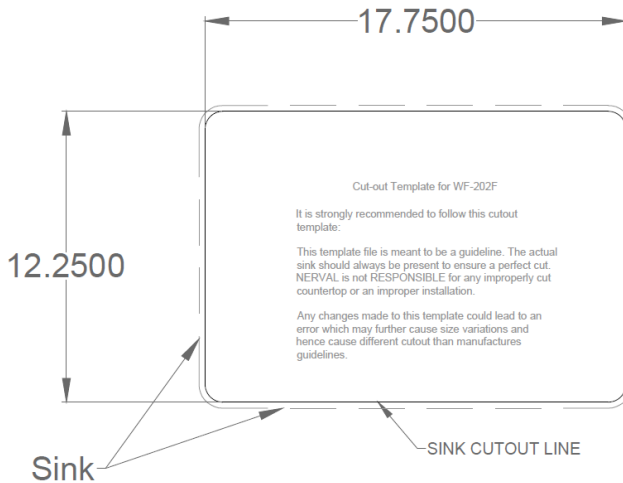

Disclaimer: Nerval makes every effort to provide accurate specification data. However, specification may change without notice. Please visit nerval website to see NERVAL'S TERMS AND CONDITIONS.